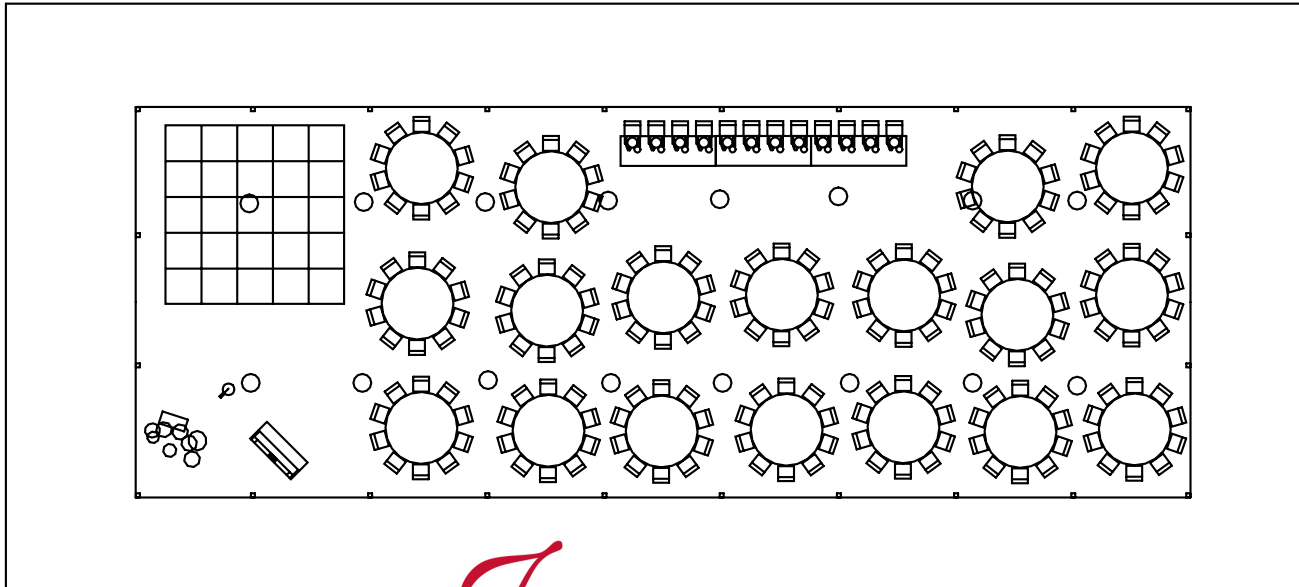

Wedding for 190 people  
including bridal party

Tables are 10 seater rounds  
Bridal table allows for 12 people

Date: 5-2-09  
Project: Laurel Rd  
Designer: M. Jaeger  
Marquee : 10m x 27m